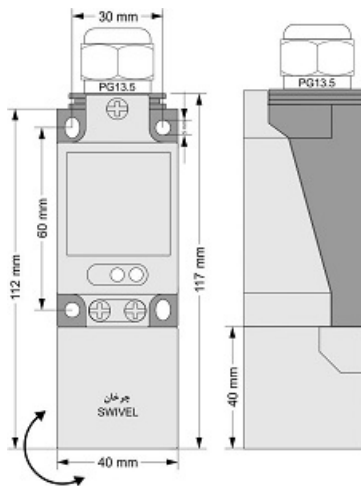

IPS-320-AI-SR40-N

Category: continuous pre cabled Inductive Sensor

IPS-320-AI-SR40-N	Product Code
SWIVEL REC. 40X40X113 PA	housing
3	number of wires
20-4mA	output type
20 mm	switching distance
-20~+60 °C	temperature range
IP67	influence protection
CABLE2X0.5+TERMINAL	output
TRANSISTOR	output stage
ANALOG	output function
15-30VDC	voltage range
non flush (unshielded)	mounting