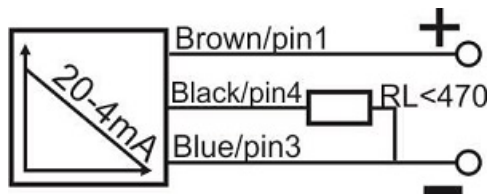

IPS-320-AI-SR40-N

Category: continuous pre cabled Inductive Sensor

IPS-320-AI-SR40-N	Product Code
SWIVEL REC. 40X40X113 PA	housing
3	number of wires
20-4mA	output type
20 mm	switching distance
-20~+60 °C	temperature range
IP67	influence protection
CABLE2X0.5+TERMINAL	output
TRANSISTOR	output stage
ANALOG	output function
15-30VDC	voltage range
non flush (unshielded)	mounting