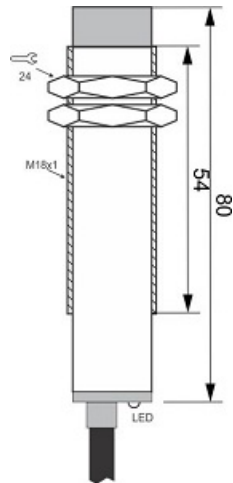

CPS-210-CA-18

Category: pre cabled capacitive two-wire AC sensors

CPS-210-CA-18	Product Code
M18X1Ni PLATED brass	housing
2	number of wires
10 mm	switching distance
-20~+60 °C	temperature range
IP 66	influence protection
THYRISTOR	output stage
NC	output function
20-250VAC	voltage range
250 mA	max output current
✓	indicator led
10 V	max drop voltage
0	revers voltage protection
0	short circuit protection
CABLE2X0.5-1.5m	output
non flush (unshielded)	mounting