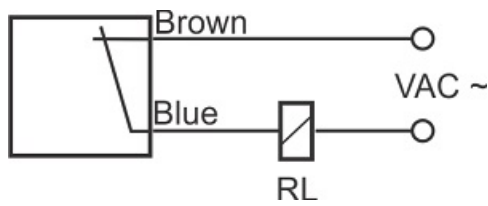

CPS-210-CA-18

Category: pre cabled capacitive two-wire AC sensors

CPS-210-CA-18	Product Code
M18X1Ni PLATED brass	housing
2	number of wires
10 mm	switching distance
-20~+60 °C	temperature range
IP 66	influence protection
THYRISTOR	output stage
NC	output function
20-250VAC	voltage range
250 mA	max output current
✓	indicator led
10 V	max drop voltage
0	revers voltage protection
0	short circuit protection
CABLE2X0.5-1.5m	output
non flush (unshielded)	mounting