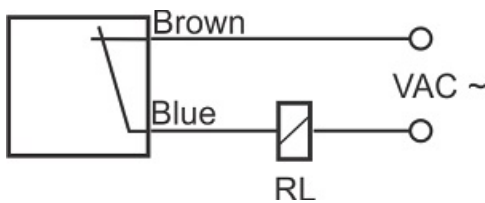

IPS-202-CA-12

Category: 2wire AC pre cabled inductive sensor

IPS-202-CA-12	Product Code
M12X1Ni PLATED Brass	housing
2	number of wires
2 mm	switching distance
-20~+60 °C	temperature range
IP 67	influence protection
CABLE2X0.25-1.5m	output
THYRISTOR	output stage
NC	output function
90-250VAC	voltage range
250 mA	max output current
20 Hz	max output frequency
✓	indicator led
10 V	max drop voltage
3 mA	max noload or leakage current
3 bar	pressure rate
flush(shielded)	mounting
0	revers voltage protection
0	short circuit protection
yes	pick voltage protection