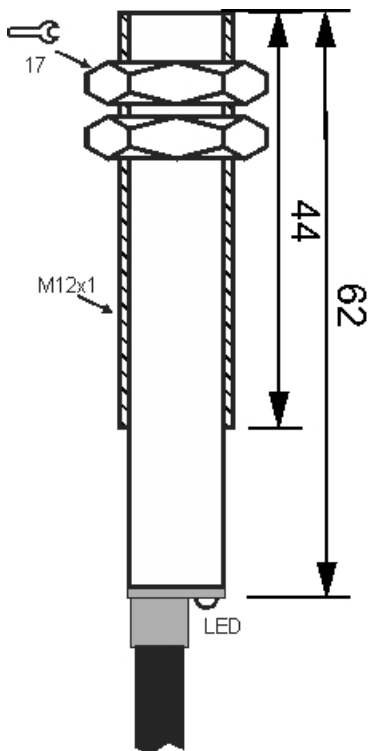

IPS-202-CA-12

Category: 2wire AC pre cabled inductive sensor

IPS-202-CA-12	Product Code
M12X1Ni PLATED Brass	housing
2	number of wires
2 mm	switching distance
-20~+60 °C	temperature range
IP 67	influence protection
CABLE2X0.25-1.5m	output
THYRISTOR	output stage
NC	output function
90-250VAC	voltage range
250 mA	max output current
20 Hz	max output frequency
✓	indicator led
10 V	max drop voltage
3 mA	max noload or leakage current
3 bar	pressure rate
flush(shielded)	mounting
0	revers voltage protection
0	short circuit protection
yes	pick voltage protection