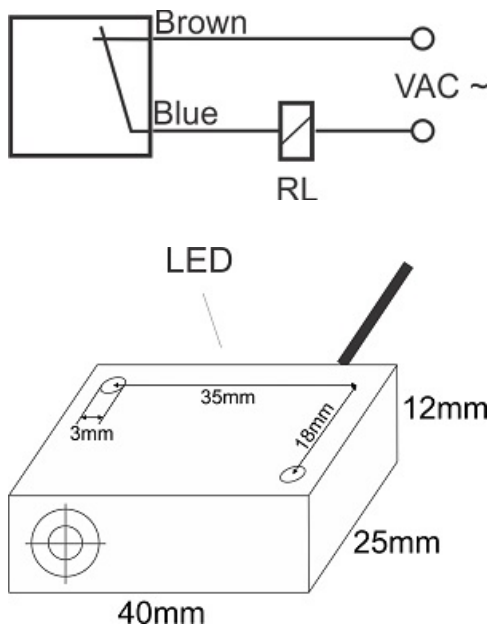

IPS-204-CA-R12

Category: 2wire AC pre cabled inductive sensor

IPS-204-CA-R12	Product Code
REC. 12X40X25 PA or PP	housing
2	number of wires
4 mm	switching distance
-20~+60 °C	temperature range
IP 67	influence protection
CABLE2X0.25-1.5m	output
THYRISTOR	output stage
NC	output function
90-250VAC	voltage range
250 mA	max output current
20 Hz	max output frequency
✓	indicator led
10 V	max drop voltage
3 mA	max noload or leakage current
3 bar	pressure rate
non flush (unshielded)	mounting
0	revers voltage protection
0	short circuit protection
yes	pick voltage protection