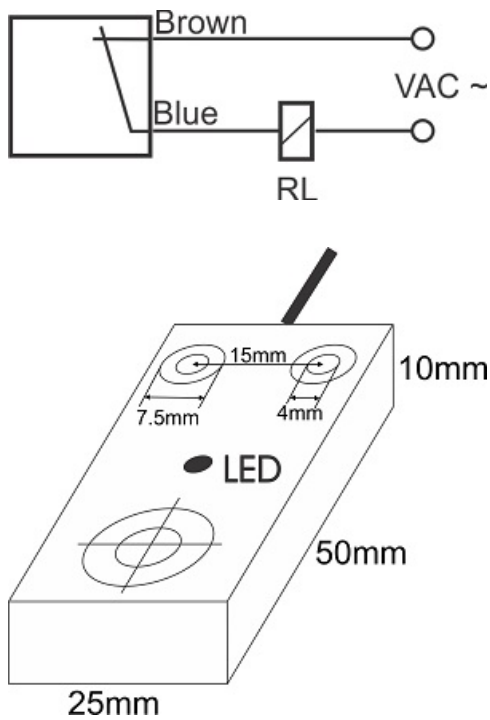

IPS-205-CA-R10

Category: 2wire AC pre cabled inductive sensor

IPS-205-CA-R10	Product Code
REC. 10X50X25 PA or PP	housing
2	number of wires
5 mm	switching distance
-20~+60 °C	temperature range
IP 67	influence protection
CABLE2X0.25-1.5m	output
THYRISTOR	output stage
NC	output function
90-250VAC	voltage range
250 mA	max output current
20 Hz	max output frequency
✓	indicator led
10 V	max drop voltage
3 mA	max noload or leakage current
3 bar	pressure rate
flush(shielded)	mounting
0	revers voltage protection
0	short circuit protection
yes	pick voltage protection