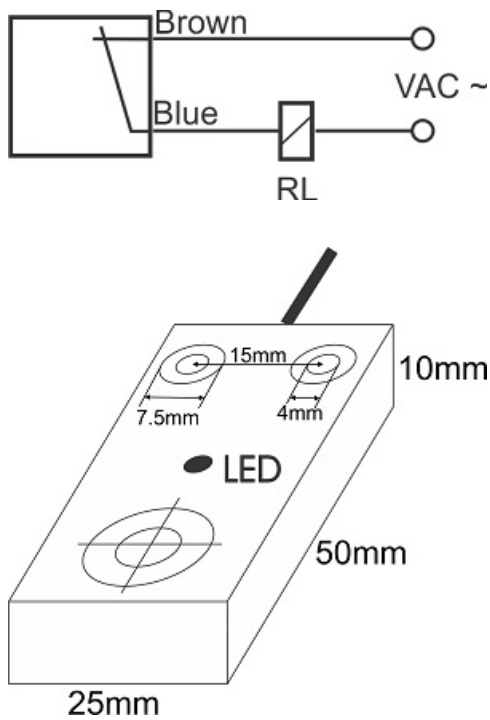

IPS-205-CA-R10-V

Category: 2wire AC pre cabled inductive sensor

IPS-205-CA-R10-V	Product Code
REC. 10X50X25 PA or PP	housing
2	number of wires
5 mm	switching distance
-20~+60 °C	temperature range
IP 67	influence protection
CABLE2X0.25-1.5m	output
THYRISTOR	output stage
NC	output function
20-250VAC	voltage range
250 mA	max output current
20 Hz	max output frequency
✓	indicator led
10 V	max drop voltage
3 mA	max noload or leakage current
3 bar	pressure rate
flush(shielded)	mounting
0	revers voltage protection
0	short circuit protection
yes	pick voltage protection