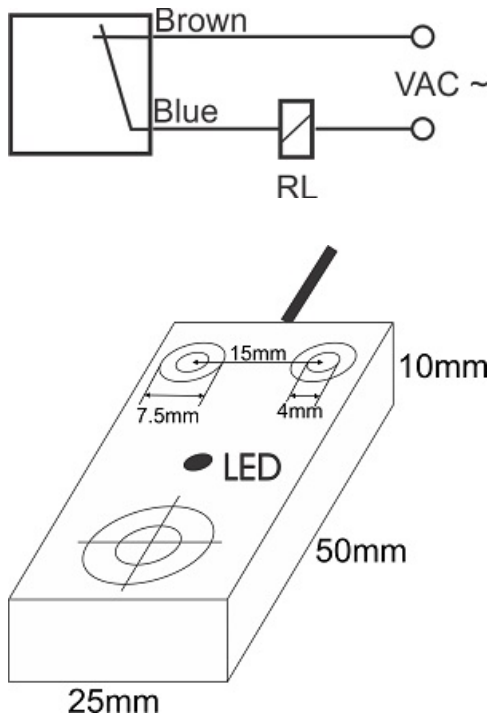

# IPS-205-CA-R10-V

Category: 2wire AC pre cabled inductive sensor

IPS-205-CA-R10-V	Product Code
REC. 10X50X25 PA or PP	housing
2	number of wires
5 mm	switching distance
-20~+60 °C	temperature range
IP 67	influence protection
CABLE2X0.25-1.5m	output
THYRISTOR	output stage
NC	output function
20-250VAC	voltage range
250 mA	max output current
20 Hz	max output frequency
✓	indicator led
10 V	max drop voltage
3 mA	max noload or leakage current
3 bar	pressure rate
flush(shielded)	mounting
0	revers voltage protection
0	short circuit protection
yes	pick voltage protection