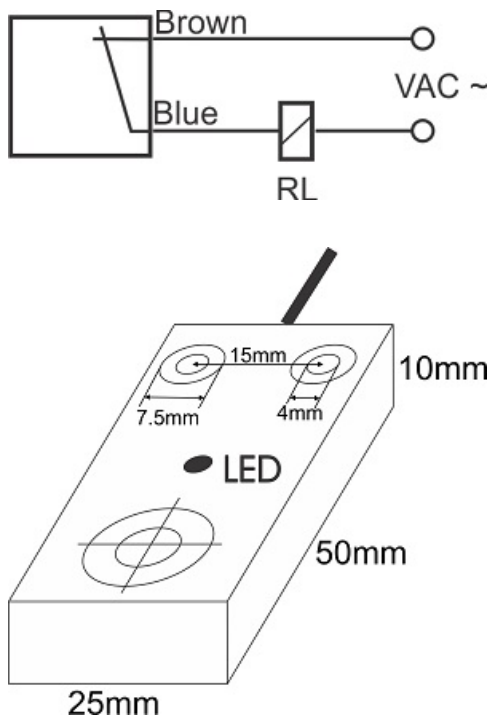

# IPS-205-CA-R10-VI

Category: 2wire AC pre cabled inductive sensor

IPS-205-CA-R10-VI	Product Code
REC. 10X50X25 PA or PP	housing
2	number of wires
5 mm	switching distance
-20~+60 °C	temperature range
IP 67	influence protection
CABLE2X0.25-1.5m	output
THYRISTOR	output stage
NC	output function
20-250VAC	voltage range
450 mA	max output current
20 Hz	max output frequency
✓	indicator led
10 V	max drop voltage
3 mA	max noload or leakage current
3 bar	pressure rate
flush(shielded)	mounting
0	revers voltage protection
0	short circuit protection
yes	pick voltage protection