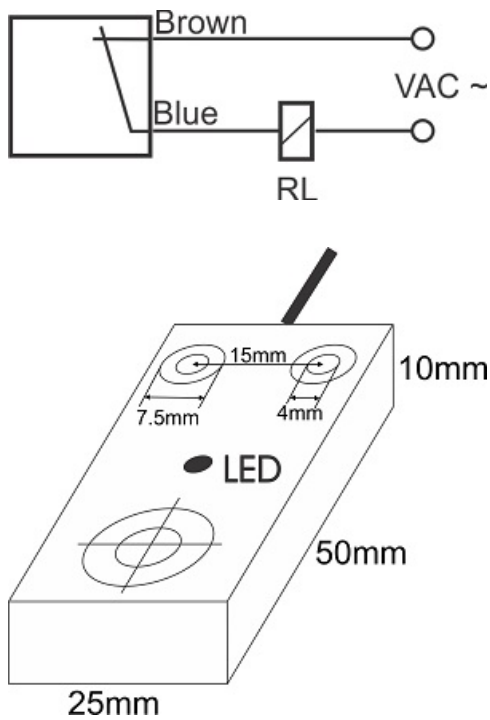

IPS-205-CA-R10-VI

Category: 2wire AC pre cabled inductive sensor

IPS-205-CA-R10-VI	Product Code
REC. 10X50X25 PA or PP	housing
2	number of wires
5 mm	switching distance
-20~+60 °C	temperature range
IP 67	influence protection
CABLE2X0.25-1.5m	output
THYRISTOR	output stage
NC	output function
20-250VAC	voltage range
450 mA	max output current
20 Hz	max output frequency
✓	indicator led
10 V	max drop voltage
3 mA	max noload or leakage current
3 bar	pressure rate
flush(shielded)	mounting
0	revers voltage protection
0	short circuit protection
yes	pick voltage protection