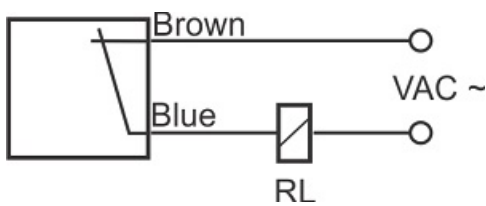

# IPS-208-CA-22

Category: 2wire AC pre cabled inductive sensor

IPS-208-CA-22	Product Code
M22X1.5Ni PLATED Brass	housing
2	number of wires
8 mm	switching distance
-20~+60 °C	temperature range
IP 67	influence protection
CABLE2X0.35-1.5m	output
THYRISTOR	output stage
NC	output function
90-250VAC	voltage range
250 mA	max output current
20 Hz	max output frequency
✓	indicator led
10 V	max drop voltage
3 mA	max noload or leakage current
3 bar	pressure rate
flush(shielded)	mounting
0	revers voltage protection
0	short circuit protection
yes	pick voltage protection