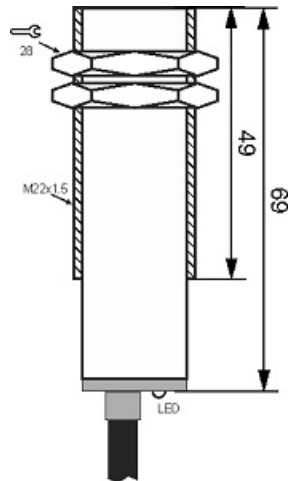

# IPS-208-CA-22

Category: 2wire AC pre cabled inductive sensor

IPS-208-CA-22	Product Code
M22X1.5Ni PLATED Brass	housing
2	number of wires
8 mm	switching distance
-20~+60 °C	temperature range
IP 67	influence protection
CABLE2X0.35-1.5m	output
THYRISTOR	output stage
NC	output function
90-250VAC	voltage range
250 mA	max output current
20 Hz	max output frequency
✓	indicator led
10 V	max drop voltage
3 mA	max noload or leakage current
3 bar	pressure rate
flush(shielded)	mounting
0	revers voltage protection
0	short circuit protection
yes	pick voltage protection