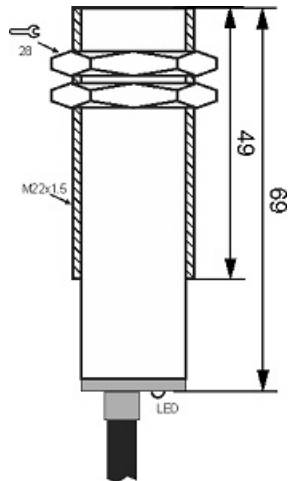

# IPS-208-CA-22

Category: 2wire AC pre cabled inductive sensor

IPS-208-CA-22	Product Code
M22X1.5Ni PLATED Brass	housing
2	number of wires
8 mm	switching distance
-20~+60 °C	temperature range
IP 67	influence protection
CABLE2X0.35-1.5m	output
THYRISTOR	output stage
NC	output function
90-250VAC	voltage range
250 mA	max output current
20 Hz	max output frequency
✓	indicator led
10 V	max drop voltage
3 mA	max noload or leakage current
3 bar	pressure rate
flush(shielded)	mounting
0	revers voltage protection
0	short circuit protection
yes	pick voltage protection