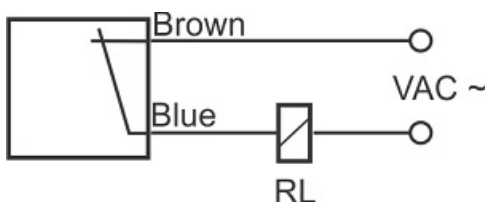

# IPS-208-CA-22-V

Category: 2wire AC pre cabled inductive sensor

IPS-208-CA-22-V	Product Code
M22X1.5Ni PLATED Brass	housing
2	number of wires
8 mm	switching distance
-20~+60 °C	temperature range
IP 67	influence protection
CABLE2X0.35-1.5m	output
THYRISTOR	output stage
NC	output function
20-250VAC	voltage range
250 mA	max output current
20 Hz	max output frequency
✓	indicator led
10 V	max drop voltage
3 mA	max noload or leakage current
3 bar	pressure rate
flush(shielded)	mounting
0	revers voltage protection
0	short circuit protection
yes	pick voltage protection