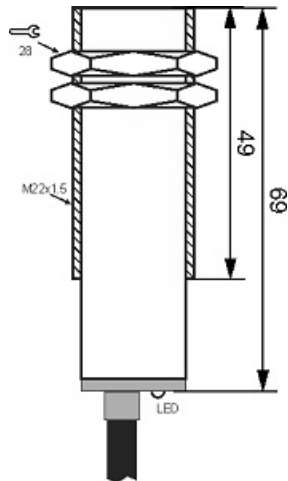

# IPS-208-CA-22-V

Category: 2wire AC pre cabled inductive sensor

IPS-208-CA-22-V	Product Code
M22X1.5Ni PLATED Brass	housing
2	number of wires
8 mm	switching distance
-20~+60 °C	temperature range
IP 67	influence protection
CABLE2X0.35-1.5m	output
THYRISTOR	output stage
NC	output function
20-250VAC	voltage range
250 mA	max output current
20 Hz	max output frequency
✓	indicator led
10 V	max drop voltage
3 mA	max noload or leakage current
3 bar	pressure rate
flush(shielded)	mounting
0	revers voltage protection
0	short circuit protection
yes	pick voltage protection