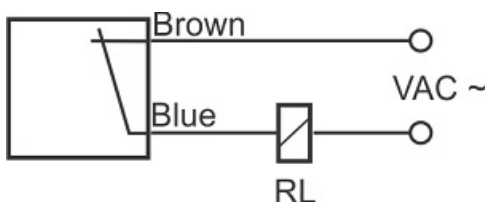

# IPS-208-CA-22-VI

Category: 2wire AC pre cabled inductive sensor

IPS-208-CA-22-VI	Product Code
M22X1.5Ni PLATED Brass	housing
2	number of wires
8 mm	switching distance
-20~+60 °C	temperature range
IP 67	influence protection
CABLE2X0.35-1.5m	output
THYRISTOR	output stage
NC	output function
20-250VAC	voltage range
450 mA	max output current
20 Hz	max output frequency
✓	indicator led
10 V	max drop voltage
3 mA	max noload or leakage current
3 bar	pressure rate
flush(shielded)	mounting
0	revers voltage protection
0	short circuit protection
yes	pick voltage protection