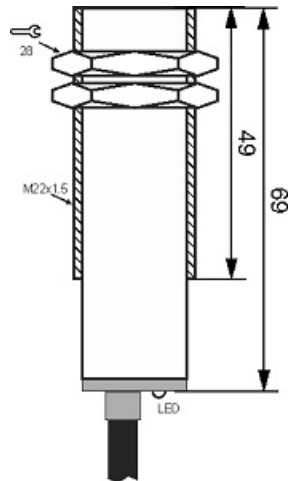

# IPS-208-CA-22-VI

Category: 2wire AC pre cabled inductive sensor

IPS-208-CA-22-VI	Product Code
M22X1.5Ni PLATED Brass	housing
2	number of wires
8 mm	switching distance
-20~+60 °C	temperature range
IP 67	influence protection
CABLE2X0.35-1.5m	output
THYRISTOR	output stage
NC	output function
20-250VAC	voltage range
450 mA	max output current
20 Hz	max output frequency
✓	indicator led
10 V	max drop voltage
3 mA	max noload or leakage current
3 bar	pressure rate
flush(shielded)	mounting
0	revers voltage protection
0	short circuit protection
yes	pick voltage protection