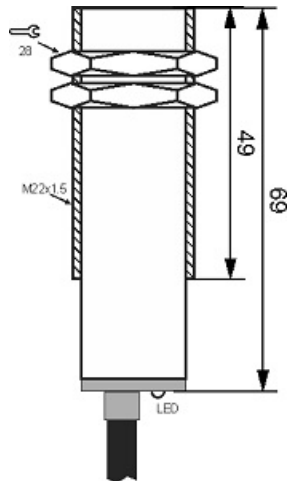

# IPS-208-CA-22-VI

Category: 2wire AC pre cabled inductive sensor

IPS-208-CA-22-VI	Product Code
M22X1.5Ni PLATED Brass	housing
2	number of wires
8 mm	switching distance
-20~+60 °C	temperature range
IP 67	influence protection
CABLE2X0.35-1.5m	output
THYRISTOR	output stage
NC	output function
20-250VAC	voltage range
450 mA	max output current
20 Hz	max output frequency
✓	indicator led
10 V	max drop voltage
3 mA	max noload or leakage current
3 bar	pressure rate
flush(shielded)	mounting
0	revers voltage protection
0	short circuit protection
yes	pick voltage protection