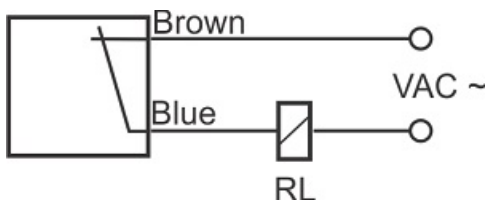

# IPS-210-CA-22-VI

Category: 2wire AC pre cabled inductive sensor

IPS-210-CA-22-VI	Product Code
M22X1.5Ni PLATED Brass	housing
2	number of wires
10 mm	switching distance
-20~+60 °C	temperature range
IP 67	influence protection
CABLE2X0.35-1.5m	output
THYRISTOR	output stage
NC	output function
20-250VAC	voltage range
450 mA	max output current
20 Hz	max output frequency
✓	indicator led
10 V	max drop voltage
3 mA	max noload or leakage current
3 bar	pressure rate
non flush (unshielded)	mounting
0	revers voltage protection
0	short circuit protection
yes	pick voltage protection