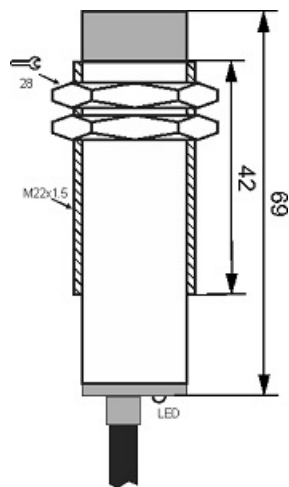

# IPS-210-CA-22-VI

Category: 2wire AC pre cabled inductive sensor

IPS-210-CA-22-VI	Product Code
M22X1.5Ni PLATED Brass	housing
2	number of wires
10 mm	switching distance
-20~+60 °C	temperature range
IP 67	influence protection
CABLE2X0.35-1.5m	output
THYRISTOR	output stage
NC	output function
20-250VAC	voltage range
450 mA	max output current
20 Hz	max output frequency
✓	indicator led
10 V	max drop voltage
3 mA	max noload or leakage current
3 bar	pressure rate
non flush (unshielded)	mounting
0	revers voltage protection
0	short circuit protection
yes	pick voltage protection