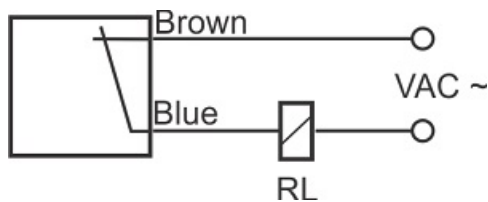

# IPS-210-CA-22-VI

Category: 2wire AC pre cabled inductive sensor

IPS-210-CA-22-VI	Product Code
M22X1.5Ni PLATED Brass	housing
2	number of wires
10 mm	switching distance
-20~+60 °C	temperature range
IP 67	influence protection
CABLE2X0.35-1.5m	output
THYRISTOR	output stage
NC	output function
20-250VAC	voltage range
450 mA	max output current
20 Hz	max output frequency
✓	indicator led
10 V	max drop voltage
3 mA	max noload or leakage current
3 bar	pressure rate
non flush (unshielded)	mounting
0	revers voltage protection
0	short circuit protection
yes	pick voltage protection