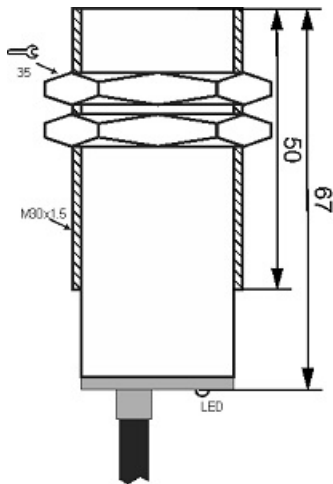

IPS-210-CA-30

Category: 2wire AC pre cabled inductive sensor

IPS-210-CA-30	Product Code
M30X1.5Ni PLATED Brass	housing
2	number of wires
10 mm	switching distance
-20~+60 °C	temperature range
IP 67	influence protection
CABLE2X0.5-1.5m	output
THYRISTOR	output stage
NC	output function
90-250VAC	voltage range
250 mA	max output current
20 Hz	max output frequency
✓	indicator led
10 V	max drop voltage
3 mA	max noload or leakage current
3 bar	pressure rate
flush(shielded)	mounting
0	revers voltage protection
0	short circuit protection
yes	pick voltage protection