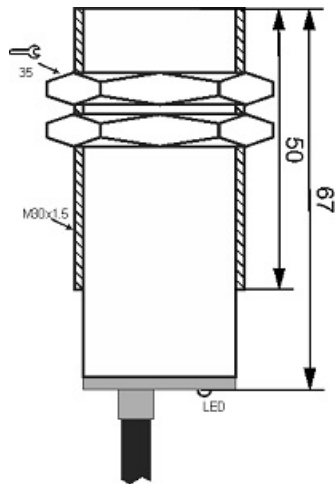

IPS-210-CA-30

Category: 2wire AC pre cabled inductive sensor

IPS-210-CA-30	Product Code
M30X1.5Ni PLATED Brass	housing
2	number of wires
10 mm	switching distance
-20~+60 °C	temperature range
IP 67	influence protection
CABLE2X0.5-1.5m	output
THYRISTOR	output stage
NC	output function
90-250VAC	voltage range
250 mA	max output current
20 Hz	max output frequency
✓	indicator led
10 V	max drop voltage
3 mA	max noload or leakage current
3 bar	pressure rate
flush(shielded)	mounting
0	revers voltage protection
0	short circuit protection
yes	pick voltage protection