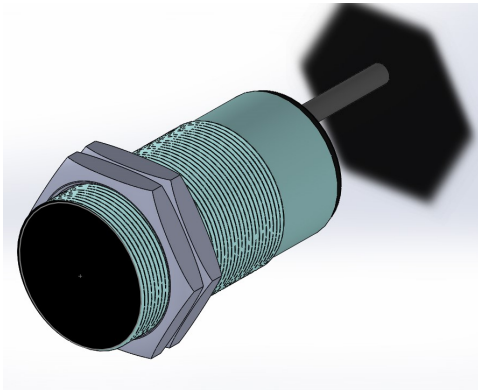

IPS-210-CA-30

Category: 2wire AC pre cabled inductive sensor

IPS-210-CA-30	Product Code
M30X1.5Ni PLATED Brass	housing
2	number of wires
10 mm	switching distance
-20~+60 °C	temperature range
IP 67	influence protection
CABLE2X0.5-1.5m	output
THYRISTOR	output stage
NC	output function
90-250VAC	voltage range
250 mA	max output current
20 Hz	max output frequency
✓	indicator led
10 V	max drop voltage
3 mA	max noload or leakage current
3 bar	pressure rate
flush(shielded)	mounting
0	revers voltage protection
0	short circuit protection
yes	pick voltage protection