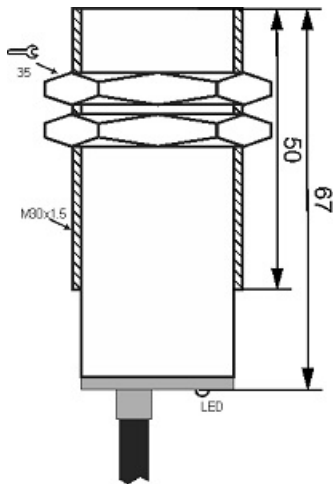

IPS-210-CA-30

Category: 2wire AC pre cabled inductive sensor

IPS-210-CA-30	Product Code
M30X1.5Ni PLATED Brass	housing
2	number of wires
10 mm	switching distance
-20~+60 °C	temperature range
IP 67	influence protection
CABLE2X0.5-1.5m	output
THYRISTOR	output stage
NC	output function
90-250VAC	voltage range
250 mA	max output current
20 Hz	max output frequency
✓	indicator led
10 V	max drop voltage
3 mA	max noload or leakage current
3 bar	pressure rate
flush(shielded)	mounting
0	revers voltage protection
0	short circuit protection
yes	pick voltage protection