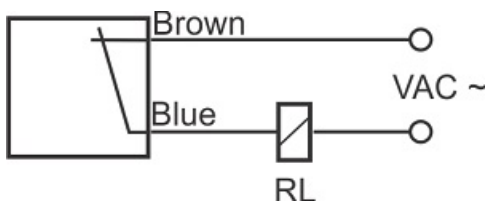

IPS-210-CA-30

Category: 2wire AC pre cabled inductive sensor

IPS-210-CA-30	Product Code
M30X1.5Ni PLATED Brass	housing
2	number of wires
10 mm	switching distance
-20~+60 °C	temperature range
IP 67	influence protection
CABLE2X0.5-1.5m	output
THYRISTOR	output stage
NC	output function
90-250VAC	voltage range
250 mA	max output current
20 Hz	max output frequency
✓	indicator led
10 V	max drop voltage
3 mA	max noload or leakage current
3 bar	pressure rate
flush(shielded)	mounting
0	revers voltage protection
0	short circuit protection
yes	pick voltage protection