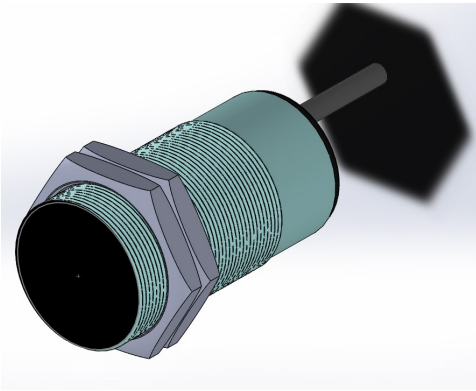

IPS-210-CA-30

Category: 2wire AC pre cabled inductive sensor

IPS-210-CA-30	Product Code
M30X1.5Ni PLATED Brass	housing
2	number of wires
10 mm	switching distance
-20~+60 °C	temperature range
IP 67	influence protection
CABLE2X0.5-1.5m	output
THYRISTOR	output stage
NC	output function
90-250VAC	voltage range
250 mA	max output current
20 Hz	max output frequency
✓	indicator led
10 V	max drop voltage
3 mA	max noload or leakage current
3 bar	pressure rate
flush(shielded)	mounting
0	revers voltage protection
0	short circuit protection
yes	pick voltage protection