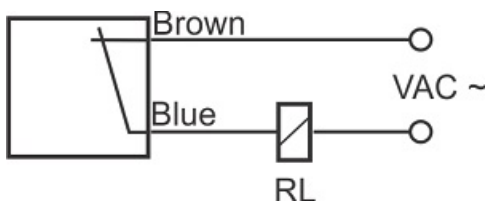

IPS-210-CA-30

Category: 2wire AC pre cabled inductive sensor

IPS-210-CA-30	Product Code
M30X1.5Ni PLATED Brass	housing
2	number of wires
10 mm	switching distance
-20~+60 °C	temperature range
IP 67	influence protection
CABLE2X0.5-1.5m	output
THYRISTOR	output stage
NC	output function
90-250VAC	voltage range
250 mA	max output current
20 Hz	max output frequency
✓	indicator led
10 V	max drop voltage
3 mA	max noload or leakage current
3 bar	pressure rate
flush(shielded)	mounting
0	revers voltage protection
0	short circuit protection
yes	pick voltage protection