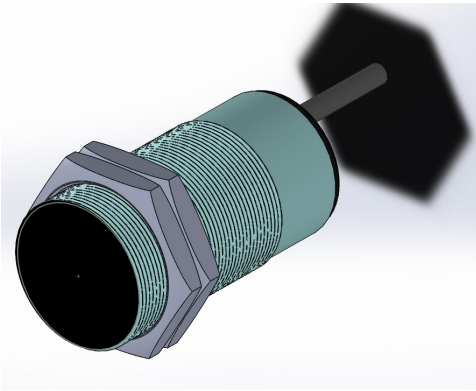

# IPS-210-CA-30-V

Category: 2wire AC pre cabled inductive sensor

IPS-210-CA-30-V	Product Code
M30X1.5Ni PLATED Brass	housing
2	number of wires
10 mm	switching distance
-20~+60 °C	temperature range
IP 67	influence protection
CABLE2X0.5-1.5m	output
THYRISTOR	output stage
NC	output function
20-250VAC	voltage range
250 mA	max output current
20 Hz	max output frequency
✓	indicator led
10 V	max drop voltage
3 mA	max noload or leakage current
3 bar	pressure rate
flush(shielded)	mounting
0	revers voltage protection
0	short circuit protection
yes	pick voltage protection