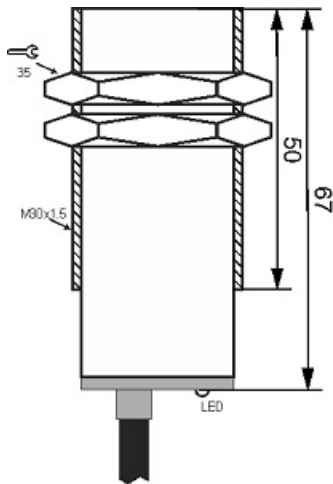

# IPS-210-CA-30-V

Category: 2wire AC pre cabled inductive sensor

IPS-210-CA-30-V	Product Code
M30X1.5Ni PLATED Brass	housing
2	number of wires
10 mm	switching distance
-20~+60 °C	temperature range
IP 67	influence protection
CABLE2X0.5-1.5m	output
THYRISTOR	output stage
NC	output function
20-250VAC	voltage range
250 mA	max output current
20 Hz	max output frequency
✓	indicator led
10 V	max drop voltage
3 mA	max noload or leakage current
3 bar	pressure rate
flush(shielded)	mounting
0	revers voltage protection
0	short circuit protection
yes	pick voltage protection