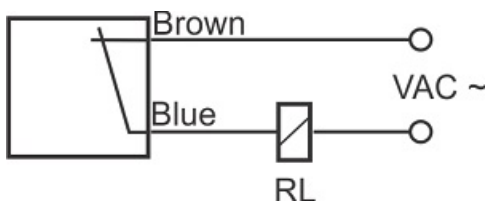

# IPS-210-CA-30-V

Category: 2wire AC pre cabled inductive sensor

IPS-210-CA-30-V	Product Code
M30X1.5Ni PLATED Brass	housing
2	number of wires
10 mm	switching distance
-20~+60 °C	temperature range
IP 67	influence protection
CABLE2X0.5-1.5m	output
THYRISTOR	output stage
NC	output function
20-250VAC	voltage range
250 mA	max output current
20 Hz	max output frequency
✓	indicator led
10 V	max drop voltage
3 mA	max noload or leakage current
3 bar	pressure rate
flush(shielded)	mounting
0	revers voltage protection
0	short circuit protection
yes	pick voltage protection