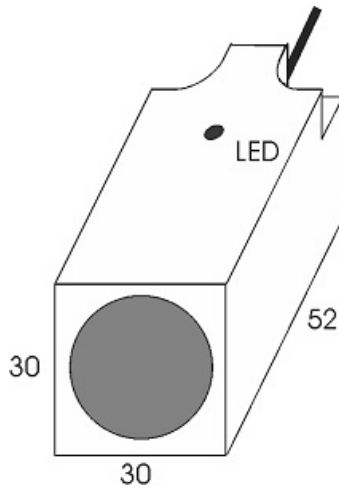

IPS-210-CA-R30

Category: 2wire AC pre cabled inductive sensor

IPS-210-CA-R30	Product Code
REC. 30X30X52 PA or PP	housing
2	number of wires
10 mm	switching distance
-20~+60 °C	temperature range
IP 67	influence protection
CABLE2X0.5-1.5m	output
THYRISTOR	output stage
NC	output function
90-250VAC	voltage range
250 mA	max output current
20 Hz	max output frequency
✓	indicator led
10 V	max drop voltage
3 mA	max noload or leakage current
3 bar	pressure rate
non flush (unshielded)	mounting
0	revers voltage protection
0	short circuit protection
yes	pick voltage protection