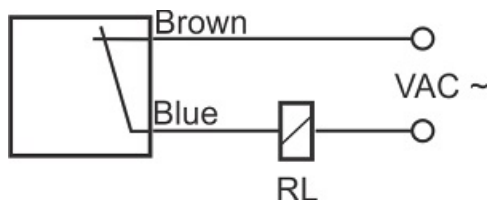

# IPS-210-CA-R30

Category: 2wire AC pre cabled inductive sensor

IPS-210-CA-R30	Product Code
REC. 30X30X52 PA or PP	housing
2	number of wires
10 mm	switching distance
-20~+60 °C	temperature range
IP 67	influence protection
CABLE2X0.5-1.5m	output
THYRISTOR	output stage
NC	output function
90-250VAC	voltage range
250 mA	max output current
20 Hz	max output frequency
✓	indicator led
10 V	max drop voltage
3 mA	max noload or leakage current
3 bar	pressure rate
non flush (unshielded)	mounting
0	revers voltage protection
0	short circuit protection
yes	pick voltage protection