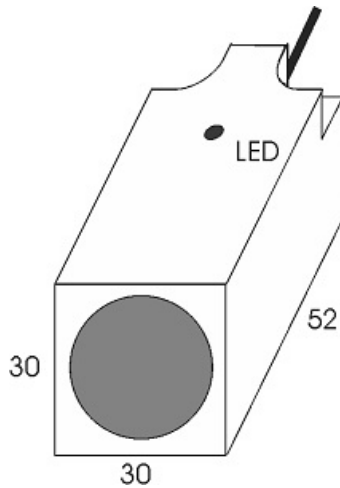

# IPS-210-CA-R30

Category: 2wire AC pre cabled inductive sensor

IPS-210-CA-R30	Product Code
REC. 30X30X52 PA or PP	housing
2	number of wires
10 mm	switching distance
-20~+60 °C	temperature range
IP 67	influence protection
CABLE2X0.5-1.5m	output
THYRISTOR	output stage
NC	output function
90-250VAC	voltage range
250 mA	max output current
20 Hz	max output frequency
✓	indicator led
10 V	max drop voltage
3 mA	max noload or leakage current
3 bar	pressure rate
non flush (unshielded)	mounting
0	revers voltage protection
0	short circuit protection
yes	pick voltage protection