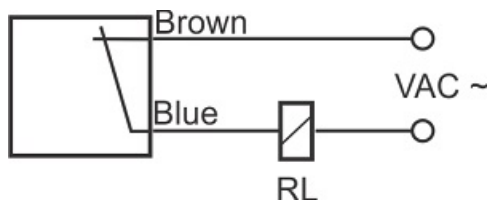

IPS-210-CA-R30

Category: 2wire AC pre cabled inductive sensor

IPS-210-CA-R30	Product Code
REC. 30X30X52 PA or PP	housing
2	number of wires
10 mm	switching distance
-20~+60 °C	temperature range
IP 67	influence protection
CABLE2X0.5-1.5m	output
THYRISTOR	output stage
NC	output function
90-250VAC	voltage range
250 mA	max output current
20 Hz	max output frequency
✓	indicator led
10 V	max drop voltage
3 mA	max noload or leakage current
3 bar	pressure rate
non flush (unshielded)	mounting
0	revers voltage protection
0	short circuit protection
yes	pick voltage protection