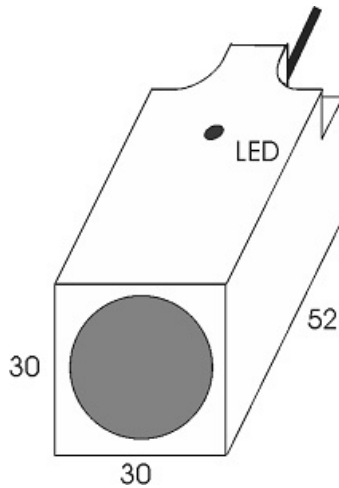

IPS-210-CA-R30

Category: 2wire AC pre cabled inductive sensor

IPS-210-CA-R30	Product Code
REC. 30X30X52 PA or PP	housing
2	number of wires
10 mm	switching distance
-20~+60 °C	temperature range
IP 67	influence protection
CABLE2X0.5-1.5m	output
THYRISTOR	output stage
NC	output function
90-250VAC	voltage range
250 mA	max output current
20 Hz	max output frequency
✓	indicator led
10 V	max drop voltage
3 mA	max noload or leakage current
3 bar	pressure rate
non flush (unshielded)	mounting
0	revers voltage protection
0	short circuit protection
yes	pick voltage protection