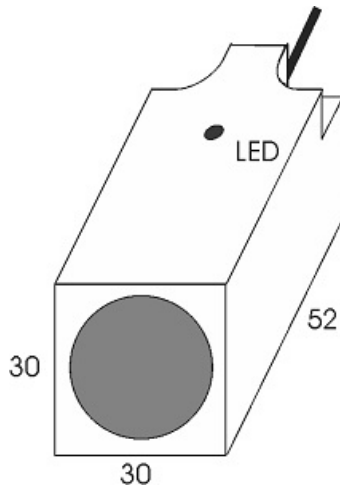

# IPS-210-CA-R30-V

Category: 2wire AC pre cabled inductive sensor

IPS-210-CA-R30-V	Product Code
REC. 30X30X52 PA or PP	housing
2	number of wires
10 mm	switching distance
-20~+60 °C	temperature range
IP 67	influence protection
CABLE2X0.5-1.5m	output
THYRISTOR	output stage
NC	output function
20-250VAC	voltage range
250 mA	max output current
20 Hz	max output frequency
✓	indicator led
10 V	max drop voltage
3 mA	max noload or leakage current
3 bar	pressure rate
non flush (unshielded)	mounting
0	revers voltage protection
0	short circuit protection
yes	pick voltage protection