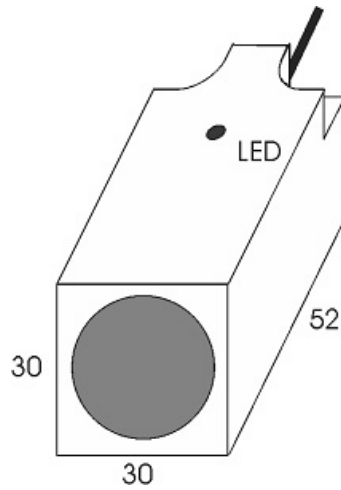

# IPS-210-CA-R30-VI

Category: 2wire AC pre cabled inductive sensor

IPS-210-CA-R30-VI	Product Code
REC. 30X30X52 PA or PP	housing
2	number of wires
10 mm	switching distance
-20~+60 °C	temperature range
IP 67	influence protection
CABLE2X0.5-1.5m	output
THYRISTOR	output stage
NC	output function
20-250VAC	voltage range
450 mA	max output current
20 Hz	max output frequency
✓	indicator led
10 V	max drop voltage
3 mA	max noload or leakage current
3 bar	pressure rate
non flush (unshielded)	mounting
0	revers voltage protection
0	short circuit protection
yes	pick voltage protection