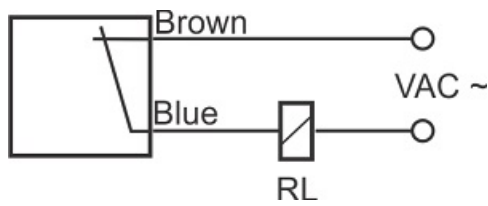

# IPS-210-CA-R30-VI

Category: 2wire AC pre cabled inductive sensor

IPS-210-CA-R30-VI	Product Code
REC. 30X30X52 PA or PP	housing
2	number of wires
10 mm	switching distance
-20~+60 °C	temperature range
IP 67	influence protection
CABLE2X0.5-1.5m	output
THYRISTOR	output stage
NC	output function
20-250VAC	voltage range
450 mA	max output current
20 Hz	max output frequency
✓	indicator led
10 V	max drop voltage
3 mA	max noload or leakage current
3 bar	pressure rate
non flush (unshielded)	mounting
0	revers voltage protection
0	short circuit protection
yes	pick voltage protection