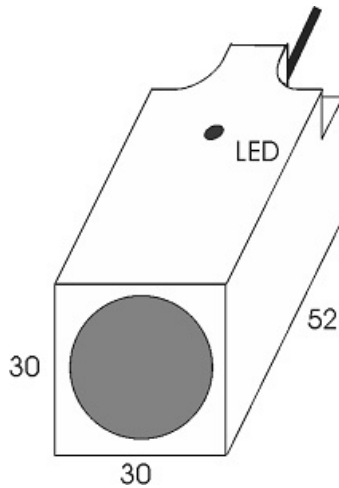

# IPS-210-OA-R30

Category: 2wire AC pre cabled inductive sensor

IPS-210-OA-R30	Product Code
REC. 30X30X52 PA or PP	housing
2	number of wires
10 mm	switching distance
-20~+60 °C	temperature range
IP 67	influence protection
CABLE2X0.5-1.5m	output
THYRISTOR	output stage
NO	output function
90-250VAC	voltage range
250 mA	max output current
20 Hz	max output frequency
✓	indicator led
10 V	max drop voltage
3 mA	max noload or leakage current
3 bar	pressure rate
non flush (unshielded)	mounting
0	revers voltage protection
0	short circuit protection
yes	pick voltage protection