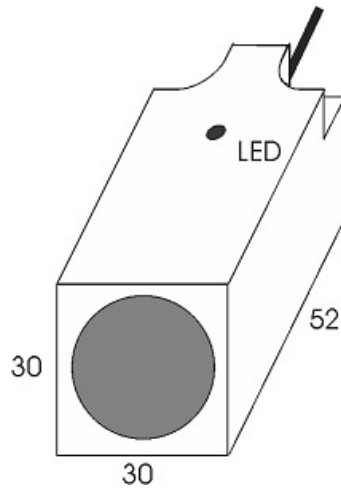

# IPS-210-OA-R30

Category: 2wire AC pre cabled inductive sensor

IPS-210-OA-R30	Product Code
REC. 30X30X52 PA or PP	housing
2	number of wires
10 mm	switching distance
-20~+60 °C	temperature range
IP 67	influence protection
CABLE2X0.5-1.5m	output
THYRISTOR	output stage
NO	output function
90-250VAC	voltage range
250 mA	max output current
20 Hz	max output frequency
✓	indicator led
10 V	max drop voltage
3 mA	max noload or leakage current
3 bar	pressure rate
non flush (unshielded)	mounting
0	revers voltage protection
0	short circuit protection
yes	pick voltage protection