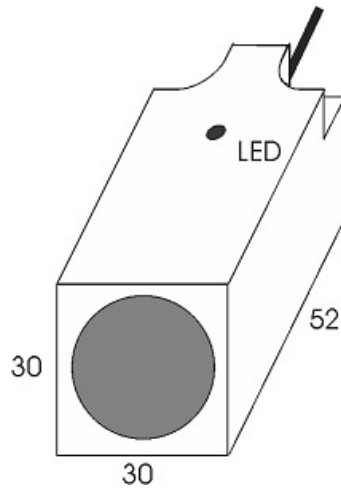

# IPS-210-OA-R30-VI

Category: 2wire AC pre cabled inductive sensor

IPS-210-OA-R30-VI	Product Code
REC. 30X30X52 PA or PP	housing
2	number of wires
10 mm	switching distance
-20~+60 °C	temperature range
IP 67	influence protection
CABLE2X0.5-1.5m	output
THYRISTOR	output stage
NO	output function
20-250VAC	voltage range
450 mA	max output current
20 Hz	max output frequency
✓	indicator led
10 V	max drop voltage
3 mA	max noload or leakage current
3 bar	pressure rate
non flush (unshielded)	mounting
0	revers voltage protection
0	short circuit protection
yes	pick voltage protection