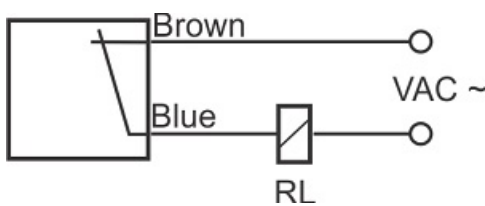

IPS-215-CA-30

Category: 2wire AC pre cabled inductive sensor

IPS-215-CA-30	Product Code
M30X1.5Ni PLATED Brass	housing
2	number of wires
15 mm	switching distance
-20~+60 °C	temperature range
IP 67	influence protection
CABLE2X0.5-1.5m	output
THYRISTOR	output stage
NC	output function
90-250VAC	voltage range
250 mA	max output current
20 Hz	max output frequency
✓	indicator led
10 V	max drop voltage
3 mA	max noload or leakage current
3 bar	pressure rate
non flush (unshielded)	mounting
0	revers voltage protection
0	short circuit protection
yes	pick voltage protection