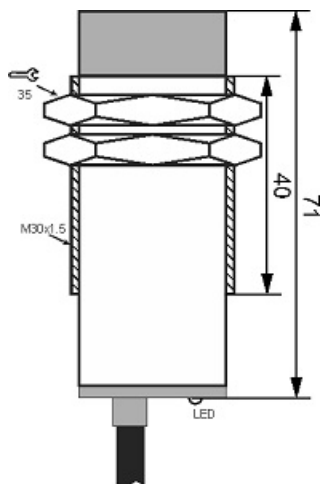

IPS-215-CA-30

Category: 2wire AC pre cabled inductive sensor

IPS-215-CA-30	Product Code
M30X1.5Ni PLATED Brass	housing
2	number of wires
15 mm	switching distance
-20~+60 °C	temperature range
IP 67	influence protection
CABLE2X0.5-1.5m	output
THYRISTOR	output stage
NC	output function
90-250VAC	voltage range
250 mA	max output current
20 Hz	max output frequency
✓	indicator led
10 V	max drop voltage
3 mA	max noload or leakage current
3 bar	pressure rate
non flush (unshielded)	mounting
0	revers voltage protection
0	short circuit protection
yes	pick voltage protection