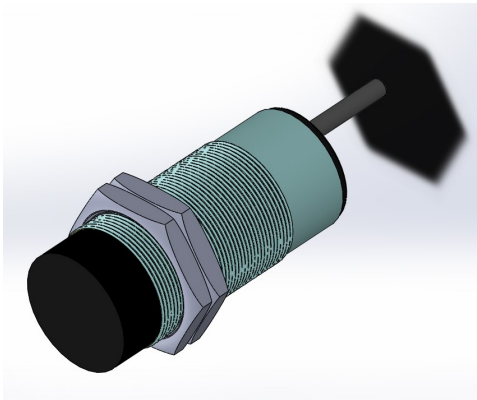

IPS-215-CA-30

Category: 2wire AC pre cabled inductive sensor

IPS-215-CA-30	Product Code
M30X1.5Ni PLATED Brass	housing
2	number of wires
15 mm	switching distance
-20~+60 °C	temperature range
IP 67	influence protection
CABLE2X0.5-1.5m	output
THYRISTOR	output stage
NC	output function
90-250VAC	voltage range
250 mA	max output current
20 Hz	max output frequency
✓	indicator led
10 V	max drop voltage
3 mA	max noload or leakage current
3 bar	pressure rate
non flush (unshielded)	mounting
0	revers voltage protection
0	short circuit protection
yes	pick voltage protection