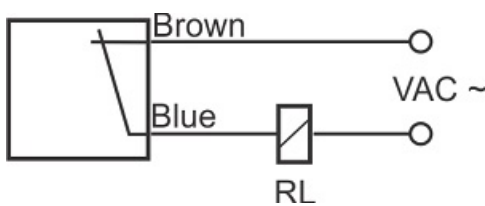

IPS-215-CA-30-V

Category: 2wire AC pre cabled inductive sensor

IPS-215-CA-30-V	Product Code
M30X1.5Ni PLATED Brass	housing
2	number of wires
15 mm	switching distance
-20~+60 °C	temperature range
IP 67	influence protection
CABLE2X0.5-1.5m	output
THYRISTOR	output stage
NC	output function
20-250VAC	voltage range
250 mA	max output current
20 Hz	max output frequency
✓	indicator led
10 V	max drop voltage
3 mA	max noload or leakage current
3 bar	pressure rate
non flush (unshielded)	mounting
0	revers voltage protection
0	short circuit protection
yes	pick voltage protection