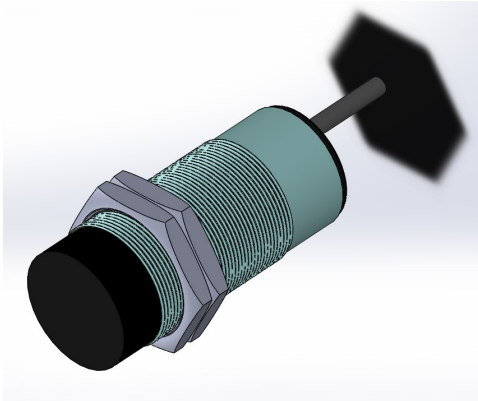

IPS-215-CA-30-V

Category: 2wire AC pre cabled inductive sensor

IPS-215-CA-30-V	Product Code
M30X1.5Ni PLATED Brass	housing
2	number of wires
15 mm	switching distance
-20~+60 °C	temperature range
IP 67	influence protection
CABLE2X0.5-1.5m	output
THYRISTOR	output stage
NC	output function
20-250VAC	voltage range
250 mA	max output current
20 Hz	max output frequency
✓	indicator led
10 V	max drop voltage
3 mA	max noload or leakage current
3 bar	pressure rate
non flush (unshielded)	mounting
0	revers voltage protection
0	short circuit protection
yes	pick voltage protection