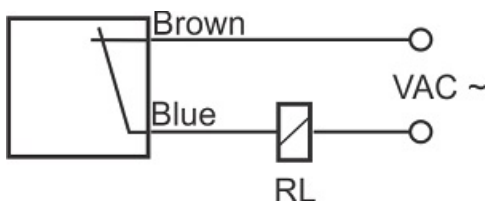

IPS-215-CA-30-V

Category: 2wire AC pre cabled inductive sensor

IPS-215-CA-30-V	Product Code
M30X1.5Ni PLATED Brass	housing
2	number of wires
15 mm	switching distance
-20~+60 °C	temperature range
IP 67	influence protection
CABLE2X0.5-1.5m	output
THYRISTOR	output stage
NC	output function
20-250VAC	voltage range
250 mA	max output current
20 Hz	max output frequency
✓	indicator led
10 V	max drop voltage
3 mA	max noload or leakage current
3 bar	pressure rate
non flush (unshielded)	mounting
0	revers voltage protection
0	short circuit protection
yes	pick voltage protection