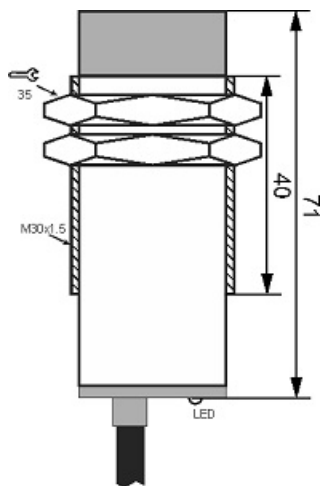

IPS-215-CA-30-V

Category: 2wire AC pre cabled inductive sensor

IPS-215-CA-30-V	Product Code
M30X1.5Ni PLATED Brass	housing
2	number of wires
15 mm	switching distance
-20~+60 °C	temperature range
IP 67	influence protection
CABLE2X0.5-1.5m	output
THYRISTOR	output stage
NC	output function
20-250VAC	voltage range
250 mA	max output current
20 Hz	max output frequency
✓	indicator led
10 V	max drop voltage
3 mA	max noload or leakage current
3 bar	pressure rate
non flush (unshielded)	mounting
0	revers voltage protection
0	short circuit protection
yes	pick voltage protection