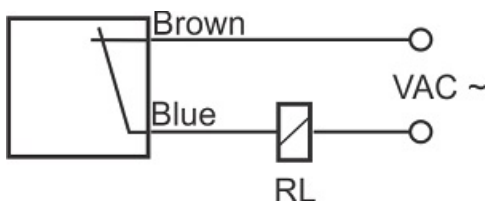

IPS-215-CA-30-VI

Category: 2wire AC pre cabled inductive sensor

IPS-215-CA-30-VI	Product Code
M30X1.5Ni PLATED Brass	housing
2	number of wires
15 mm	switching distance
-20~+60 °C	temperature range
IP 67	influence protection
CABLE2X0.5-1.5m	output
THYRISTOR	output stage
NC	output function
20-250VAC	voltage range
450 mA	max output current
20 Hz	max output frequency
✓	indicator led
10 V	max drop voltage
3 mA	max noload or leakage current
3 bar	pressure rate
non flush (unshielded)	mounting
0	revers voltage protection
0	short circuit protection
yes	pick voltage protection