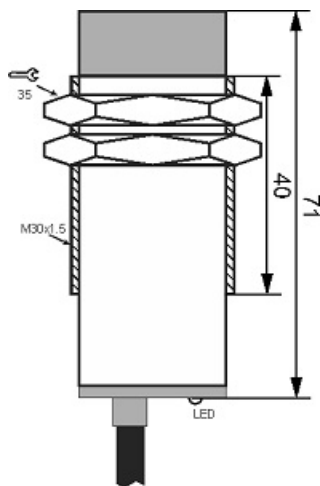

IPS-215-CA-30-VI

Category: 2wire AC pre cabled inductive sensor

IPS-215-CA-30-VI	Product Code
M30X1.5Ni PLATED Brass	housing
2	number of wires
15 mm	switching distance
-20~+60 °C	temperature range
IP 67	influence protection
CABLE2X0.5-1.5m	output
THYRISTOR	output stage
NC	output function
20-250VAC	voltage range
450 mA	max output current
20 Hz	max output frequency
✓	indicator led
10 V	max drop voltage
3 mA	max noload or leakage current
3 bar	pressure rate
non flush (unshielded)	mounting
0	revers voltage protection
0	short circuit protection
yes	pick voltage protection