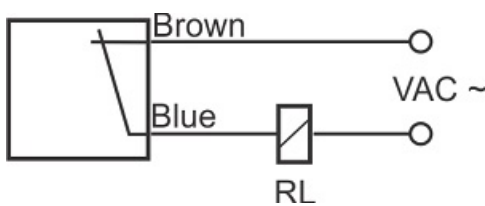

IPS-215-CA-30-VI

Category: 2wire AC pre cabled inductive sensor

IPS-215-CA-30-VI	Product Code
M30X1.5Ni PLATED Brass	housing
2	number of wires
15 mm	switching distance
-20~+60 °C	temperature range
IP 67	influence protection
CABLE2X0.5-1.5m	output
THYRISTOR	output stage
NC	output function
20-250VAC	voltage range
450 mA	max output current
20 Hz	max output frequency
✓	indicator led
10 V	max drop voltage
3 mA	max noload or leakage current
3 bar	pressure rate
non flush (unshielded)	mounting
0	revers voltage protection
0	short circuit protection
yes	pick voltage protection