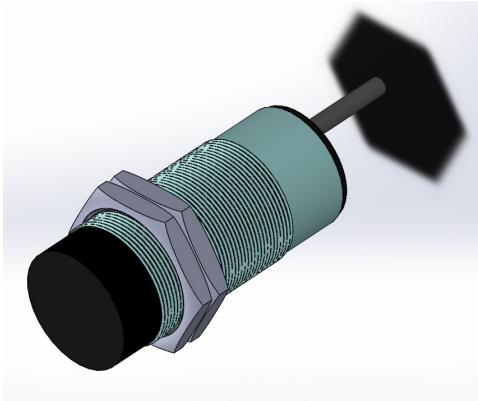

IPS-215-CA-30-VI

Category: 2wire AC pre cabled inductive sensor

IPS-215-CA-30-VI	Product Code
M30X1.5Ni PLATED Brass	housing
2	number of wires
15 mm	switching distance
-20~+60 °C	temperature range
IP 67	influence protection
CABLE2X0.5-1.5m	output
THYRISTOR	output stage
NC	output function
20-250VAC	voltage range
450 mA	max output current
20 Hz	max output frequency
✓	indicator led
10 V	max drop voltage
3 mA	max noload or leakage current
3 bar	pressure rate
non flush (unshielded)	mounting
0	revers voltage protection
0	short circuit protection
yes	pick voltage protection