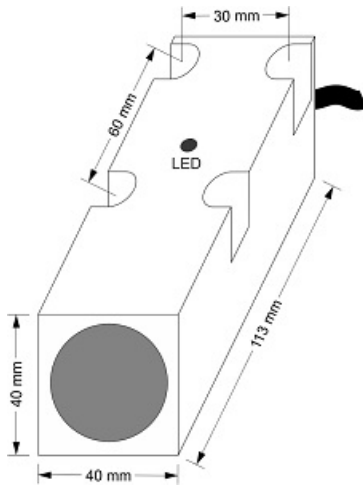

# IPS-220-OA-R40

Category: 2wire AC pre cabled inductive sensor

IPS-220-OA-R40	Product Code
REC. 40X40X113 PA or PP	housing
2	number of wires
20 mm	switching distance
-20~+60 °C	temperature range
IP 67	influence protection
CABLE2X0.5-1.5m	output
THYRISTOR	output stage
NO	output function
90-250VAC	voltage range
250 mA	max output current
20 Hz	max output frequency
✓	indicator led
10 V	max drop voltage
3 mA	max noload or leakage current
3 bar	pressure rate
non flush (unshielded)	mounting
0	revers voltage protection
0	short circuit protection
yes	pick voltage protection