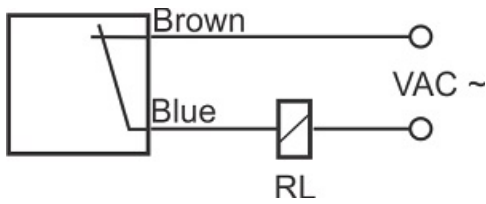

IPS-235-CA-R80-VI

Category: 2wire AC pre cabled inductive sensor

IPS-235-CA-R80-VI	Product Code
REC. 80X80X40 PA or PP	housing
2	number of wires
35 mm	switching distance
-20~+60 °C	temperature range
IP 67	influence protection
CABLE2X0.5-1.5m	output
THYRISTOR	output stage
NC	output function
20-250VAC	voltage range
450 mA	max output current
20 Hz	max output frequency
✓	indicator led
10 V	max drop voltage
3 mA	max noload or leakage current
3 bar	pressure rate
non flush (unshielded)	mounting
0	revers voltage protection
0	short circuit protection
yes	pick voltage protection