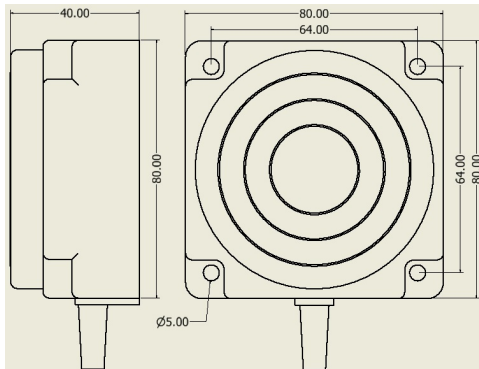

IPS-235-CA-R80-VI

Category: 2wire AC pre cabled inductive sensor

IPS-235-CA-R80-VI	Product Code
REC. 80X80X40 PA or PP	housing
2	number of wires
35 mm	switching distance
-20~+60 °C	temperature range
IP 67	influence protection
CABLE2X0.5-1.5m	output
THYRISTOR	output stage
NC	output function
20-250VAC	voltage range
450 mA	max output current
20 Hz	max output frequency
✓	indicator led
10 V	max drop voltage
3 mA	max noload or leakage current
3 bar	pressure rate
non flush (unshielded)	mounting
0	revers voltage protection
0	short circuit protection
yes	pick voltage protection