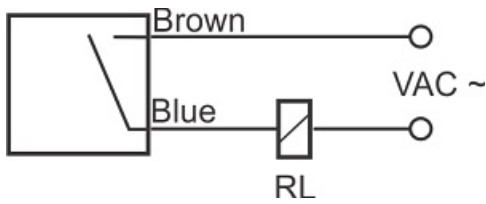

IPS-235-OA-R80

Category: 2wire AC pre cabled inductive sensor

IPS-235-OA-R80	Product Code
REC. 80X80X40 PA or PP	housing
2	number of wires
35 mm	switching distance
-20~+60 °C	temperature range
IP 67	influence protection
CABLE2X0.5-1.5m	output
THYRISTOR	output stage
NO	output function
90-250VAC	voltage range
250 mA	max output current
20 Hz	max output frequency
✓	indicator led
10 V	max drop voltage
3 mA	max noload or leakage current
3 bar	pressure rate
non flush (unshielded)	mounting
0	revers voltage protection
0	short circuit protection
yes	pick voltage protection