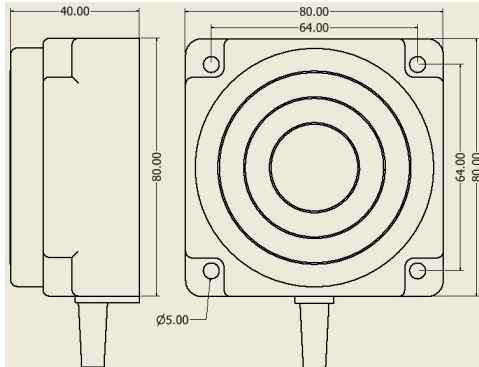

IPS-245-CA-R80

Category: 2wire AC pre cabled inductive sensor

IPS-245-CA-R80	Product Code
REC. 80X80X40 PA or PP	housing
2	number of wires
45 mm	switching distance
-20~+60 °C	temperature range
IP 67	influence protection
CABLE2X0.5-1.5m	output
THYRISTOR	output stage
NC	output function
90-250VAC	voltage range
250 mA	max output current
20 Hz	max output frequency
✓	indicator led
10 V	max drop voltage
3 mA	max noload or leakage current
3 bar	pressure rate
non flush (unshielded)	mounting
0	revers voltage protection
0	short circuit protection
yes	pick voltage protection