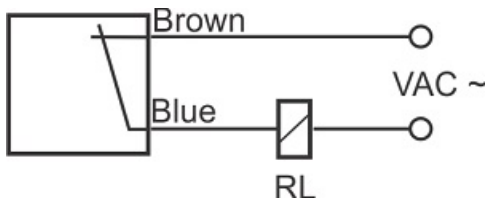

IPS-245-CA-R80

Category: 2wire AC pre cabled inductive sensor

IPS-245-CA-R80	Product Code
REC. 80X80X40 PA or PP	housing
2	number of wires
45 mm	switching distance
-20~+60 °C	temperature range
IP 67	influence protection
CABLE2X0.5-1.5m	output
THYRISTOR	output stage
NC	output function
90-250VAC	voltage range
250 mA	max output current
20 Hz	max output frequency
✓	indicator led
10 V	max drop voltage
3 mA	max noload or leakage current
3 bar	pressure rate
non flush (unshielded)	mounting
0	revers voltage protection
0	short circuit protection
yes	pick voltage protection