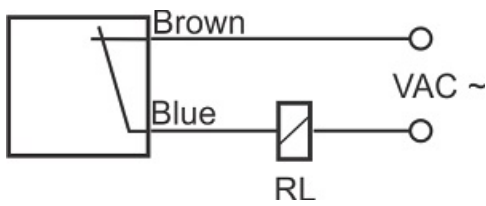

IPS-245-CA-R80-V

Category: 2wire AC pre cabled inductive sensor

IPS-245-CA-R80-V	Product Code
REC. 80X80X40 PA or PP	housing
2	number of wires
45 mm	switching distance
-20~+60 °C	temperature range
IP 67	influence protection
CABLE2X0.5-1.5m	output
THYRISTOR	output stage
NC	output function
20-250VAC	voltage range
250 mA	max output current
20 Hz	max output frequency
✓	indicator led
10 V	max drop voltage
3 mA	max noload or leakage current
3 bar	pressure rate
non flush (unshielded)	mounting
0	revers voltage protection
0	short circuit protection
yes	pick voltage protection