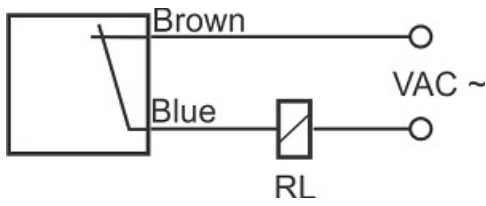

IPS-245-CA-R80-V

Category: 2wire AC pre cabled inductive sensor

IPS-245-CA-R80-V	Product Code
REC. 80X80X40 PA or PP	housing
2	number of wires
45 mm	switching distance
-20~+60 °C	temperature range
IP 67	influence protection
CABLE2X0.5-1.5m	output
THYRISTOR	output stage
NC	output function
20-250VAC	voltage range
250 mA	max output current
20 Hz	max output frequency
✓	indicator led
10 V	max drop voltage
3 mA	max noload or leakage current
3 bar	pressure rate
non flush (unshielded)	mounting
0	revers voltage protection
0	short circuit protection
yes	pick voltage protection