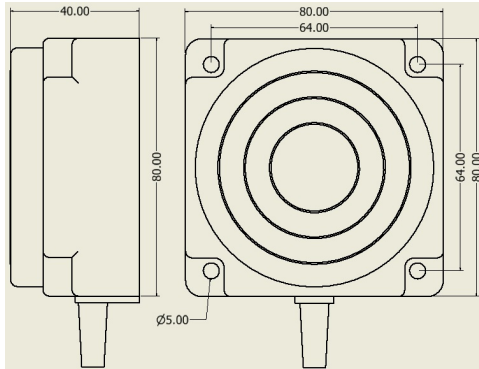

IPS-245-CA-R80-V

Category: 2wire AC pre cabled inductive sensor

IPS-245-CA-R80-V	Product Code
REC. 80X80X40 PA or PP	housing
2	number of wires
45 mm	switching distance
-20~+60 °C	temperature range
IP 67	influence protection
CABLE2X0.5-1.5m	output
THYRISTOR	output stage
NC	output function
20-250VAC	voltage range
250 mA	max output current
20 Hz	max output frequency
✓	indicator led
10 V	max drop voltage
3 mA	max noload or leakage current
3 bar	pressure rate
non flush (unshielded)	mounting
0	revers voltage protection
0	short circuit protection
yes	pick voltage protection