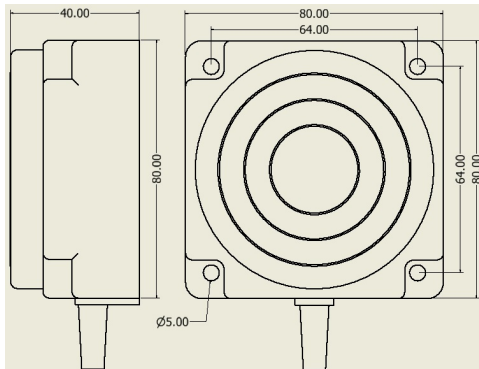

IPS-245-CA-R80-V

Category: 2wire AC pre cabled inductive sensor

IPS-245-CA-R80-V	Product Code
REC. 80X80X40 PA or PP	housing
2	number of wires
45 mm	switching distance
-20~+60 °C	temperature range
IP 67	influence protection
CABLE2X0.5-1.5m	output
THYRISTOR	output stage
NC	output function
20-250VAC	voltage range
250 mA	max output current
20 Hz	max output frequency
✓	indicator led
10 V	max drop voltage
3 mA	max noload or leakage current
3 bar	pressure rate
non flush (unshielded)	mounting
0	revers voltage protection
0	short circuit protection
yes	pick voltage protection