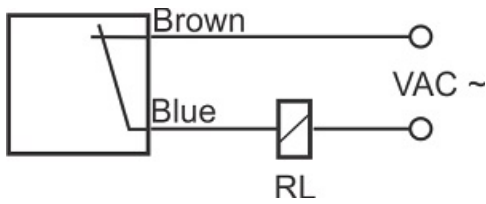

IPS-245-CA-R80-VI

Category: 2wire AC pre cabled inductive sensor

IPS-245-CA-R80-VI	Product Code
REC. 80X80X40 PA or PP	housing
2	number of wires
45 mm	switching distance
-20~+60 °C	temperature range
IP 67	influence protection
CABLE2X0.5-1.5m	output
THYRISTOR	output stage
NC	output function
20-250VAC	voltage range
450 mA	max output current
20 Hz	max output frequency
✓	indicator led
10 V	max drop voltage
3 mA	max noload or leakage current
3 bar	pressure rate
non flush (unshielded)	mounting
0	revers voltage protection
0	short circuit protection
yes	pick voltage protection