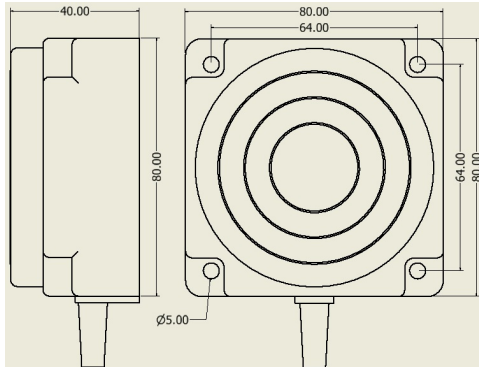

IPS-245-CA-R80-VI

Category: 2wire AC pre cabled inductive sensor

IPS-245-CA-R80-VI	Product Code
REC. 80X80X40 PA or PP	housing
2	number of wires
45 mm	switching distance
-20~+60 °C	temperature range
IP 67	influence protection
CABLE2X0.5-1.5m	output
THYRISTOR	output stage
NC	output function
20-250VAC	voltage range
450 mA	max output current
20 Hz	max output frequency
✓	indicator led
10 V	max drop voltage
3 mA	max noload or leakage current
3 bar	pressure rate
non flush (unshielded)	mounting
0	revers voltage protection
0	short circuit protection
yes	pick voltage protection