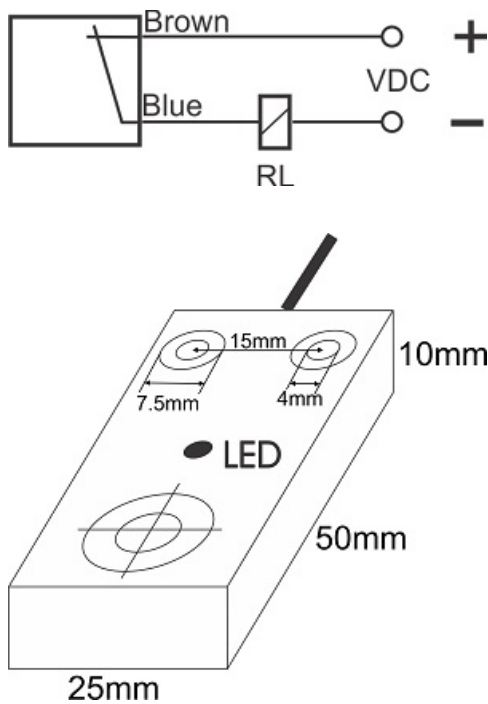

IPS-205-CD-R10

Category: 2wire DC pre cabled inductive sensor

IPS-205-CD-R10	Product Code
REC. 10X50X25 PA or PP	housing
2	number of wires
5 mm	switching distance
-20~+60 °C	temperature range
IP67	influence protection
CABLE2X0.25-1.5m	output
TRANSISTOR	output stage
NC	output function
10-30VDC	voltage range
120 mA	max output current
100 Hz	max output frequency
✓	indicator led
5 V	max drop voltage
2 mA	max noload or leakage current
3 bar	pressure rate
non flush (unshielded)	mounting
yes	revers voltage protection
0	short circuit protection
yes	pick voltage protection