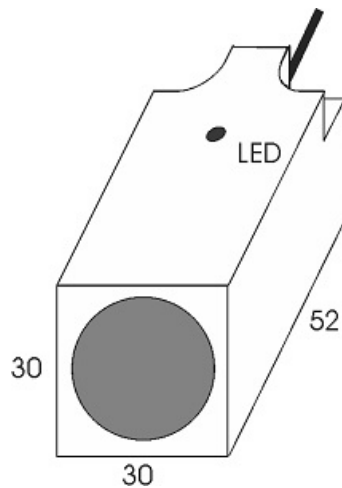

# IPS-210-CD-R30

Category: 2wire DC pre cabled inductive sensor

IPS-210-CD-R30	Product Code
REC. 30X30X52 PA or PP	housing
2	number of wires
10 mm	switching distance
-20~+60 °C	temperature range
IP67	influence protection
CABLE2X0.5-1.5m	output
TRANSISTOR	output stage
NC	output function
10-30VDC	voltage range
120 mA	max output current
500 Hz	max output frequency
✓	indicator led
5 V	max drop voltage
2 mA	max noload or leakage current
3 bar	pressure rate
non flush (unshielded)	mounting
yes	revers voltage protection
0	short circuit protection
yes	pick voltage protection