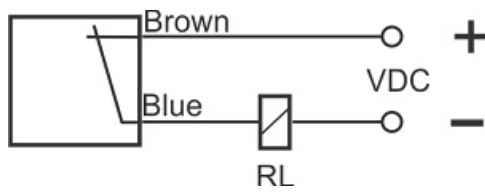

# IPS-210-CD-R30

Category: 2wire DC pre cabled inductive sensor

IPS-210-CD-R30	Product Code
REC. 30X30X52 PA or PP	housing
2	number of wires
10 mm	switching distance
-20~+60 °C	temperature range
IP67	influence protection
CABLE2X0.5-1.5m	output
TRANSISTOR	output stage
NC	output function
10-30VDC	voltage range
120 mA	max output current
500 Hz	max output frequency
✓	indicator led
5 V	max drop voltage
2 mA	max noload or leakage current
3 bar	pressure rate
non flush (unshielded)	mounting
yes	revers voltage protection
0	short circuit protection
yes	pick voltage protection