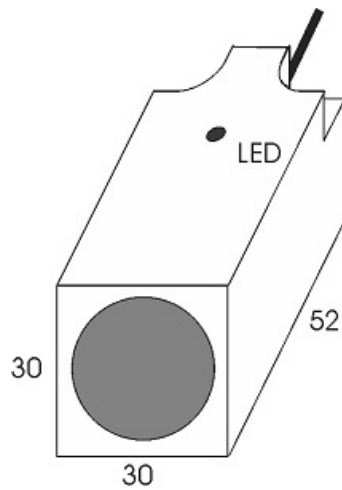

# IPS-210-CD-R30

Category: 2wire DC pre cabled inductive sensor

IPS-210-CD-R30	Product Code
REC. 30X30X52 PA or PP	housing
2	number of wires
10 mm	switching distance
-20~+60 °C	temperature range
IP67	influence protection
CABLE2X0.5-1.5m	output
TRANSISTOR	output stage
NC	output function
10-30VDC	voltage range
120 mA	max output current
500 Hz	max output frequency
✓	indicator led
5 V	max drop voltage
2 mA	max noload or leakage current
3 bar	pressure rate
non flush (unshielded)	mounting
yes	revers voltage protection
0	short circuit protection
yes	pick voltage protection