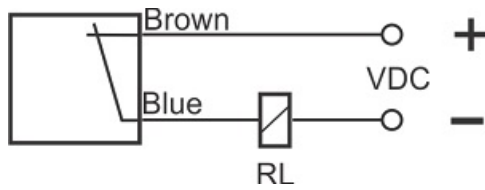

# IPS-210-CD-R30-V

Category: 2wire DC pre cabled inductive sensor

IPS-210-CD-R30-V	Product Code
REC. 30X30X52 PA or PP	housing
2	number of wires
10 mm	switching distance
-20~+60 °C	temperature range
IP67	influence protection
CABLE2X0.5-1.5m	output
TRANSISTOR	output stage
NC	output function
10-60VDC	voltage range
120 mA	max output current
500 Hz	max output frequency
✓	indicator led
5 V	max drop voltage
2 mA	max noload or leakage current
3 bar	pressure rate
non flush (unshielded)	mounting
yes	revers voltage protection
0	short circuit protection
yes	pick voltage protection