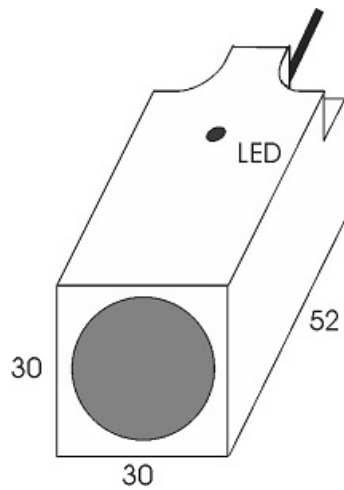

# IPS-210-CD-R30-V

Category: 2wire DC pre cabled inductive sensor

IPS-210-CD-R30-V	Product Code
REC. 30X30X52 PA or PP	housing
2	number of wires
10 mm	switching distance
-20~+60 °C	temperature range
IP67	influence protection
CABLE2X0.5-1.5m	output
TRANSISTOR	output stage
NC	output function
10-60VDC	voltage range
120 mA	max output current
500 Hz	max output frequency
✓	indicator led
5 V	max drop voltage
2 mA	max noload or leakage current
3 bar	pressure rate
non flush (unshielded)	mounting
yes	revers voltage protection
0	short circuit protection
yes	pick voltage protection