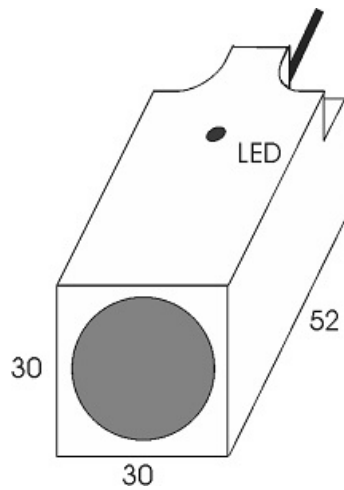

# IPS-210-CD-R30-VI

Category: 2wire DC pre cabled inductive sensor

IPS-210-CD-R30-VI	Product Code
REC. 30X30X52 PA or PP	housing
2	number of wires
10 mm	switching distance
-20~+60 °C	temperature range
IP67	influence protection
CABLE2X0.5-1.5m	output
TRANSISTOR	output stage
NC	output function
10-60VDC	voltage range
250 mA	max output current
500 Hz	max output frequency
✓	indicator led
5 V	max drop voltage
2 mA	max noload or leakage current
3 bar	pressure rate
non flush (unshielded)	mounting
yes	revers voltage protection
0	short circuit protection
yes	pick voltage protection