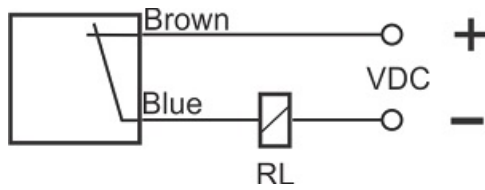

# IPS-210-CD-R30-VI

Category: 2wire DC pre cabled inductive sensor

IPS-210-CD-R30-VI	Product Code
REC. 30X30X52 PA or PP	housing
2	number of wires
10 mm	switching distance
-20~+60 °C	temperature range
IP67	influence protection
CABLE2X0.5-1.5m	output
TRANSISTOR	output stage
NC	output function
10-60VDC	voltage range
250 mA	max output current
500 Hz	max output frequency
✓	indicator led
5 V	max drop voltage
2 mA	max noload or leakage current
3 bar	pressure rate
non flush (unshielded)	mounting
yes	revers voltage protection
0	short circuit protection
yes	pick voltage protection