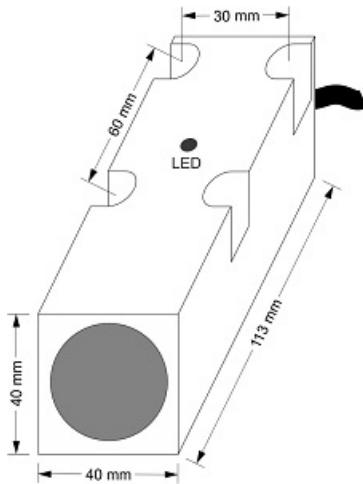

# IPS-220-CD-R40

Category: 2wire DC pre cabled inductive sensor

IPS-220-CD-R40	Product Code
REC. 40X40X113 PA or PP	housing
2	number of wires
20 mm	switching distance
-20~+60 °C	temperature range
IP67	influence protection
CABLE2X0.5-1.5m	output
TRANSISTOR	output stage
NC	output function
10-30VDC	voltage range
120 mA	max output current
300 Hz	max output frequency
✓	indicator led
5 V	max drop voltage
2 mA	max noload or leakage current
3 bar	pressure rate
non flush (unshielded)	mounting
yes	revers voltage protection
0	short circuit protection
yes	pick voltage protection