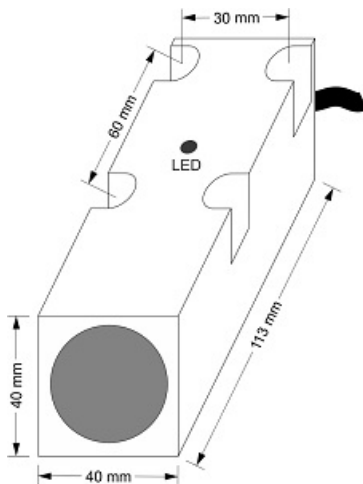

# IPS-220-CD-R40

Category: 2wire DC pre cabled inductive sensor

IPS-220-CD-R40	Product Code
REC. 40X40X113 PA or PP	housing
2	number of wires
20 mm	switching distance
-20~+60 °C	temperature range
IP67	influence protection
CABLE2X0.5-1.5m	output
TRANSISTOR	output stage
NC	output function
10-30VDC	voltage range
120 mA	max output current
300 Hz	max output frequency
✓	indicator led
5 V	max drop voltage
2 mA	max noload or leakage current
3 bar	pressure rate
non flush (unshielded)	mounting
yes	revers voltage protection
0	short circuit protection
yes	pick voltage protection