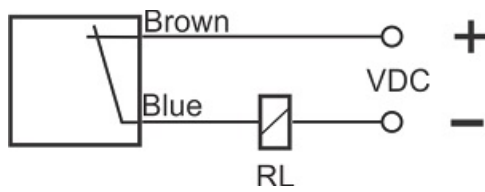

# IPS-220-CD-R40

Category: 2wire DC pre cabled inductive sensor

IPS-220-CD-R40	Product Code
REC. 40X40X113 PA or PP	housing
2	number of wires
20 mm	switching distance
-20~+60 °C	temperature range
IP67	influence protection
CABLE2X0.5-1.5m	output
TRANSISTOR	output stage
NC	output function
10-30VDC	voltage range
120 mA	max output current
300 Hz	max output frequency
✓	indicator led
5 V	max drop voltage
2 mA	max noload or leakage current
3 bar	pressure rate
non flush (unshielded)	mounting
yes	revers voltage protection
0	short circuit protection
yes	pick voltage protection