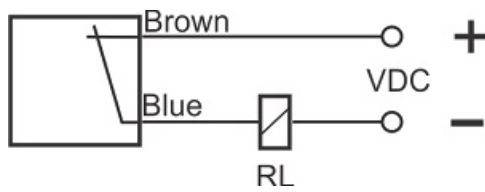

IPS-235-CD-R80

Category: 2wire DC pre cabled inductive sensor

IPS-235-CD-R80	Product Code
REC. 80X80X40 PA or PP	housing
2	number of wires
35 mm	switching distance
-20~+60 °C	temperature range
IP67	influence protection
CABLE2X0.5-1.5m	output
TRANSISTOR	output stage
NC	output function
10-30VDC	voltage range
120 mA	max output current
100 Hz	max output frequency
✓	indicator led
5 V	max drop voltage
2 mA	max noload or leakage current
3 bar	pressure rate
non flush (unshielded)	mounting
yes	revers voltage protection
0	short circuit protection
yes	pick voltage protection