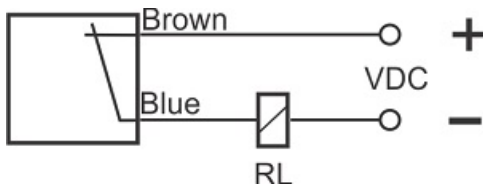

IPS-235-CD-R80

Category: 2wire DC pre cabled inductive sensor

IPS-235-CD-R80	Product Code
REC. 80X80X40 PA or PP	housing
2	number of wires
35 mm	switching distance
-20~+60 °C	temperature range
IP67	influence protection
CABLE2X0.5-1.5m	output
TRANSISTOR	output stage
NC	output function
10-30VDC	voltage range
120 mA	max output current
100 Hz	max output frequency
✓	indicator led
5 V	max drop voltage
2 mA	max noload or leakage current
3 bar	pressure rate
non flush (unshielded)	mounting
yes	revers voltage protection
0	short circuit protection
yes	pick voltage protection