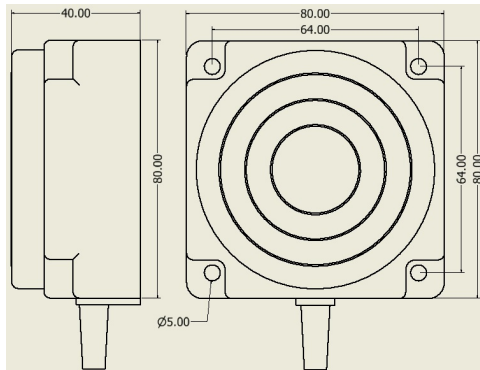

IPS-235-CD-R80

Category: 2wire DC pre cabled inductive sensor

IPS-235-CD-R80	Product Code
REC. 80X80X40 PA or PP	housing
2	number of wires
35 mm	switching distance
-20~+60 °C	temperature range
IP67	influence protection
CABLE2X0.5-1.5m	output
TRANSISTOR	output stage
NC	output function
10-30VDC	voltage range
120 mA	max output current
100 Hz	max output frequency
✓	indicator led
5 V	max drop voltage
2 mA	max noload or leakage current
3 bar	pressure rate
non flush (unshielded)	mounting
yes	revers voltage protection
0	short circuit protection
yes	pick voltage protection