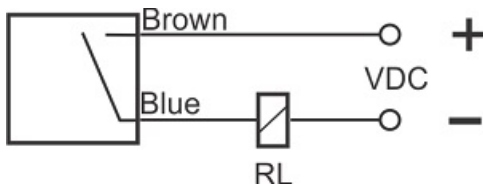

# IPS-235-OD-R80

Category: 2wire DC pre cabled inductive sensor

IPS-235-OD-R80	Product Code
REC. 80X80X40 PA or PP	housing
2	number of wires
35 mm	switching distance
-20~+60 °C	temperature range
IP67	influence protection
CABLE2X0.5-1.5m	output
TRANSISTOR	output stage
NO	output function
10-30VDC	voltage range
120 mA	max output current
100 Hz	max output frequency
✓	indicator led
5 V	max drop voltage
2 mA	max noload or leakage current
3 bar	pressure rate
non flush (unshielded)	mounting
yes	revers voltage protection
0	short circuit protection
yes	pick voltage protection