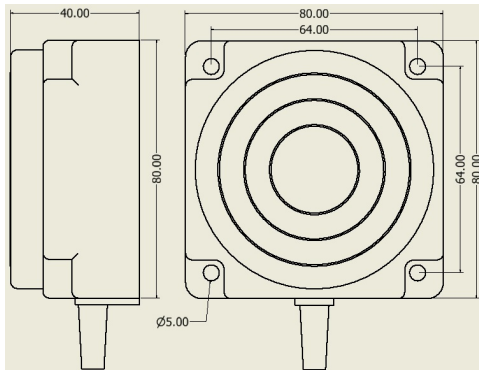

# IPS-235-OD-R80

Category: 2wire DC pre cabled inductive sensor

IPS-235-OD-R80	Product Code
REC. 80X80X40 PA or PP	housing
2	number of wires
35 mm	switching distance
-20~+60 °C	temperature range
IP67	influence protection
CABLE2X0.5-1.5m	output
TRANSISTOR	output stage
NO	output function
10-30VDC	voltage range
120 mA	max output current
100 Hz	max output frequency
✓	indicator led
5 V	max drop voltage
2 mA	max noload or leakage current
3 bar	pressure rate
non flush (unshielded)	mounting
yes	revers voltage protection
0	short circuit protection
yes	pick voltage protection