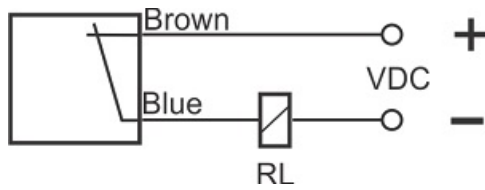

IPS-245-CD-R80

Category: 2wire DC pre cabled inductive sensor

IPS-245-CD-R80	Product Code
REC. 80X80X40 PA or PP	housing
2	number of wires
45 mm	switching distance
-20~+60 °C	temperature range
IP67	influence protection
CABLE2X0.5-1.5m	output
TRANSISTOR	output stage
NC	output function
10-30VDC	voltage range
120 mA	max output current
100 Hz	max output frequency
✓	indicator led
5 V	max drop voltage
2 mA	max noload or leakage current
3 bar	pressure rate
non flush (unshielded)	mounting
yes	revers voltage protection
0	short circuit protection
yes	pick voltage protection