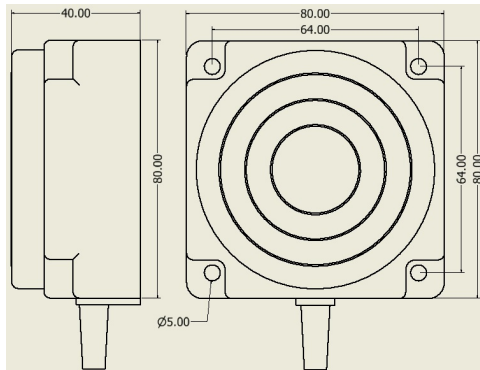

IPS-245-CD-R80

Category: 2wire DC pre cabled inductive sensor

IPS-245-CD-R80	Product Code
REC. 80X80X40 PA or PP	housing
2	number of wires
45 mm	switching distance
-20~+60 °C	temperature range
IP67	influence protection
CABLE2X0.5-1.5m	output
TRANSISTOR	output stage
NC	output function
10-30VDC	voltage range
120 mA	max output current
100 Hz	max output frequency
✓	indicator led
5 V	max drop voltage
2 mA	max noload or leakage current
3 bar	pressure rate
non flush (unshielded)	mounting
yes	revers voltage protection
0	short circuit protection
yes	pick voltage protection