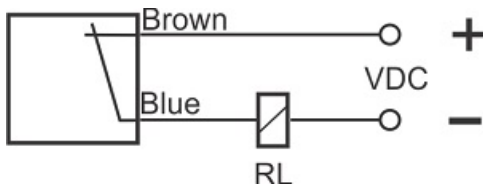

IPS-245-CD-R80

Category: 2wire DC pre cabled inductive sensor

IPS-245-CD-R80	Product Code
REC. 80X80X40 PA or PP	housing
2	number of wires
45 mm	switching distance
-20~+60 °C	temperature range
IP67	influence protection
CABLE2X0.5-1.5m	output
TRANSISTOR	output stage
NC	output function
10-30VDC	voltage range
120 mA	max output current
100 Hz	max output frequency
✓	indicator led
5 V	max drop voltage
2 mA	max noload or leakage current
3 bar	pressure rate
non flush (unshielded)	mounting
yes	revers voltage protection
0	short circuit protection
yes	pick voltage protection