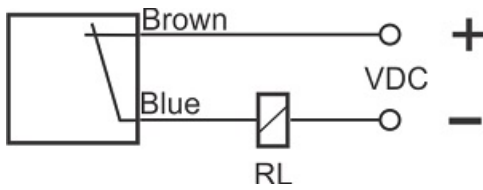

IPS-245-CD-R80-VI

Category: 2wire DC pre cabled inductive sensor

IPS-245-CD-R80-VI	Product Code
REC. 80X80X40 PA or PP	housing
2	number of wires
45 mm	switching distance
-20~+60 °C	temperature range
IP67	influence protection
CABLE2X0.5-1.5m	output
TRANSISTOR	output stage
NC	output function
10-60VDC	voltage range
250 mA	max output current
100 Hz	max output frequency
✓	indicator led
5 V	max drop voltage
2 mA	max noload or leakage current
3 bar	pressure rate
non flush (unshielded)	mounting
yes	revers voltage protection
0	short circuit protection
yes	pick voltage protection