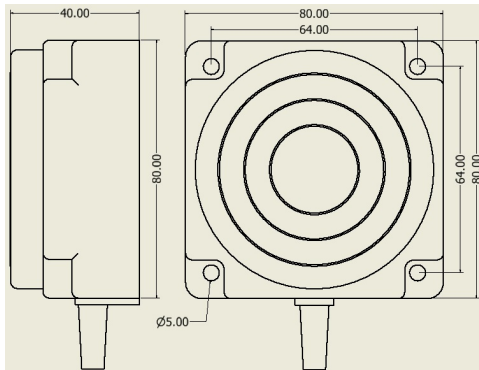

IPS-245-CD-R80-VI

Category: 2wire DC pre cabled inductive sensor

IPS-245-CD-R80-VI	Product Code
REC. 80X80X40 PA or PP	housing
2	number of wires
45 mm	switching distance
-20~+60 °C	temperature range
IP67	influence protection
CABLE2X0.5-1.5m	output
TRANSISTOR	output stage
NC	output function
10-60VDC	voltage range
250 mA	max output current
100 Hz	max output frequency
✓	indicator led
5 V	max drop voltage
2 mA	max noload or leakage current
3 bar	pressure rate
non flush (unshielded)	mounting
yes	revers voltage protection
0	short circuit protection
yes	pick voltage protection