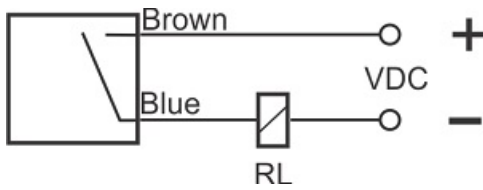

# IPS-245-OD-R80

Category: 2wire DC pre cabled inductive sensor

IPS-245-OD-R80	Product Code
REC. 80X80X40 PA or PP	housing
2	number of wires
45 mm	switching distance
-20~+60 °C	temperature range
IP67	influence protection
CABLE2X0.5-1.5m	output
TRANSISTOR	output stage
NO	output function
10-30VDC	voltage range
120 mA	max output current
100 Hz	max output frequency
✓	indicator led
5 V	max drop voltage
2 mA	max noload or leakage current
3 bar	pressure rate
non flush (unshielded)	mounting
yes	revers voltage protection
0	short circuit protection
yes	pick voltage protection